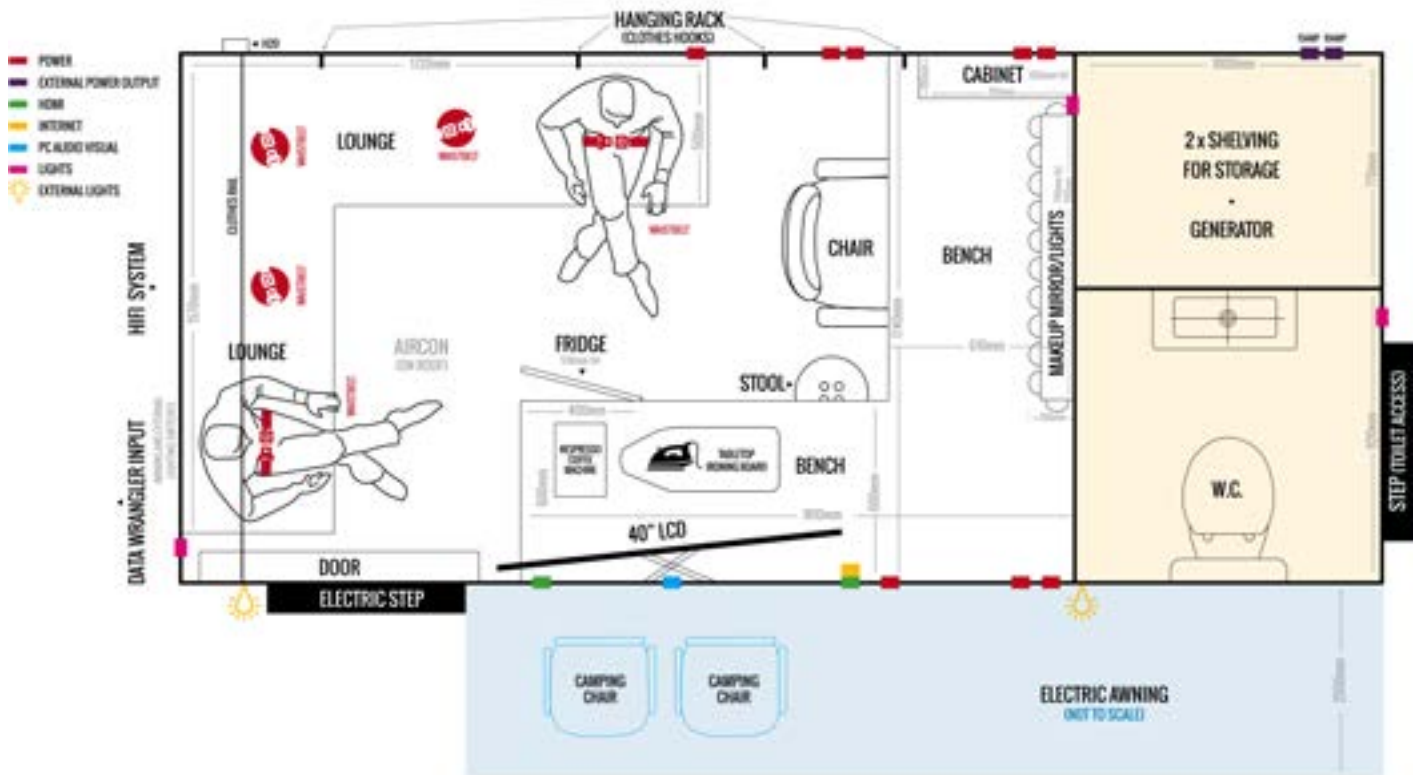

The Green Room

Floor Plan