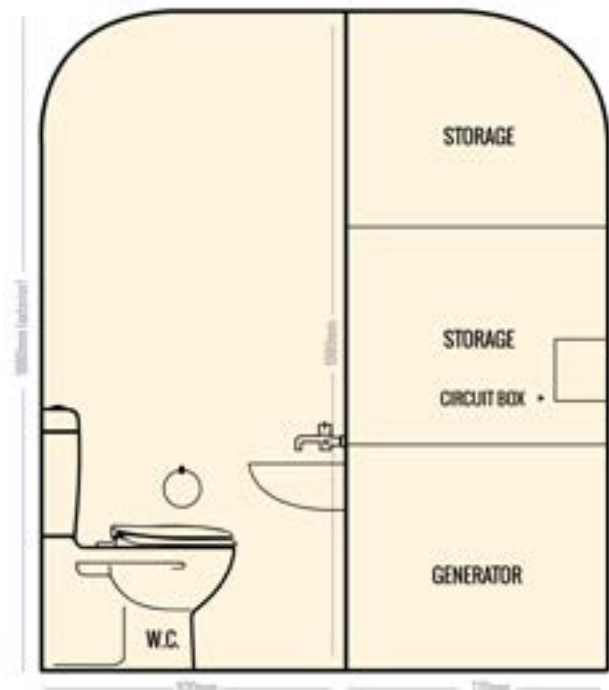

W.C.—Elevation view

Terms & Conditions

All prices quoted are subject to GST. All additional items require booking in advance. Payment terms are within seven days from the date of invoice. If excessive cleaning is required, additional charges may apply. Tolls are not included in mileage costs and are at the client's expense. All hire equipment remains the property of CATO Location Services. No hire period shall exceed 60 days. Please read and accept our Terms and Conditions of Trade prior to booking our services. For our full Terms and Conditions visit our website. THIS INFORMATION IS CONFIDENTIAL AND SHOULD NOT BE PASSED ON TO THIRD PARTIES.

CATO LOCATION SERVICES

Sydney + Brisbane + Gold Coast
+61 [0] 2 9517 1313
+61 [0] 7 3074 9444
info@catolocationsservices.com.au
catolocationsservices.com.au